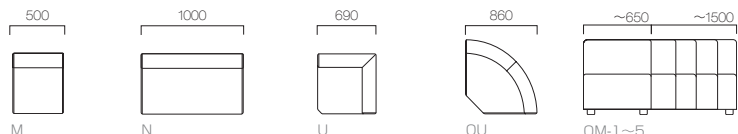

10mm単位でサイズオーダーできます。

M 一人掛	N 二人掛	U 角コーナー	OU 扇コーナー	OM-1 W:~650	OM-2 W:660~900	OM-3 W:910~1100	OM-4 W:1110~1300	OM-5 W:1310~1500
A 35,595 (33,900)	A 61,110 (58,200)	A 58,485 (55,700)	A 72,870 (69,400)	A 47,145 (44,900)	A 57,750 (55,000)	A 65,205 (62,100)	A 77,910 (74,200)	A 81,795 (77,900)
B 38,430 (36,600)	B 64,680 (61,600)	B 63,105 (60,100)	B 78,540 (74,800)	B 48,405 (46,100)	B 61,635 (58,700)	B 68,775 (65,500)	B 84,315 (80,300)	B 87,675 (83,500)
C 41,055 (39,100)	C 68,775 (65,500)	C 67,830 (64,600)	C 84,315 (80,300)	C 54,495 (51,900)	C 65,730 (62,600)	C 74,340 (70,800)	C 90,930 (86,600)	C 94,290 (89,800)
D 40,635 (38,700)	D 70,875 (67,500)	D 70,455 (67,100)	D 82,845 (78,900)	D 55,440 (52,800)	D 68,040 (64,800)	D 74,130 (70,600)	D 85,260 (81,200)	D 97,125 (92,500)
S 44,730 (42,600)	S 77,910 (74,200)	S 79,275 (75,500)	S 91,350 (87,000)	S 63,525 (60,500)	S 77,700 (74,000)	S 83,790 (79,800)	S 95,970 (91,400)	S 111,720 (106,400)
L 50,400 (48,000)	L 87,360 (83,200)	L 90,405 (86,100)	L 102,690 (97,800)	L 71,820 (68,400)	L 87,570 (83,400)	L 93,765 (89,300)	L 107,100 (102,000)	L 126,840 (120,800)
T 36,015 (34,300)	T 62,265 (59,300)	T 59,745 (56,900)	T 72,870 (69,400)	T 47,985 (45,700)	T 57,960 (55,200)	T 65,520 (62,400)	T 78,225 (74,500)	T 82,950 (79,000)

T (ツートン張り-A×A) ※掲載以外のツートン張りにつきましては別途お見積りいたします。

- ●OM-5は背・座中央にステッチが入ります。
- ●OM-4は張地によりW1210以上にステッチが入ります。
- ●脚は専用ブラバートのみの設定となっております。
- ※座下:S/バネ仕様

この頁の製品はグリーン購入法適合品です。